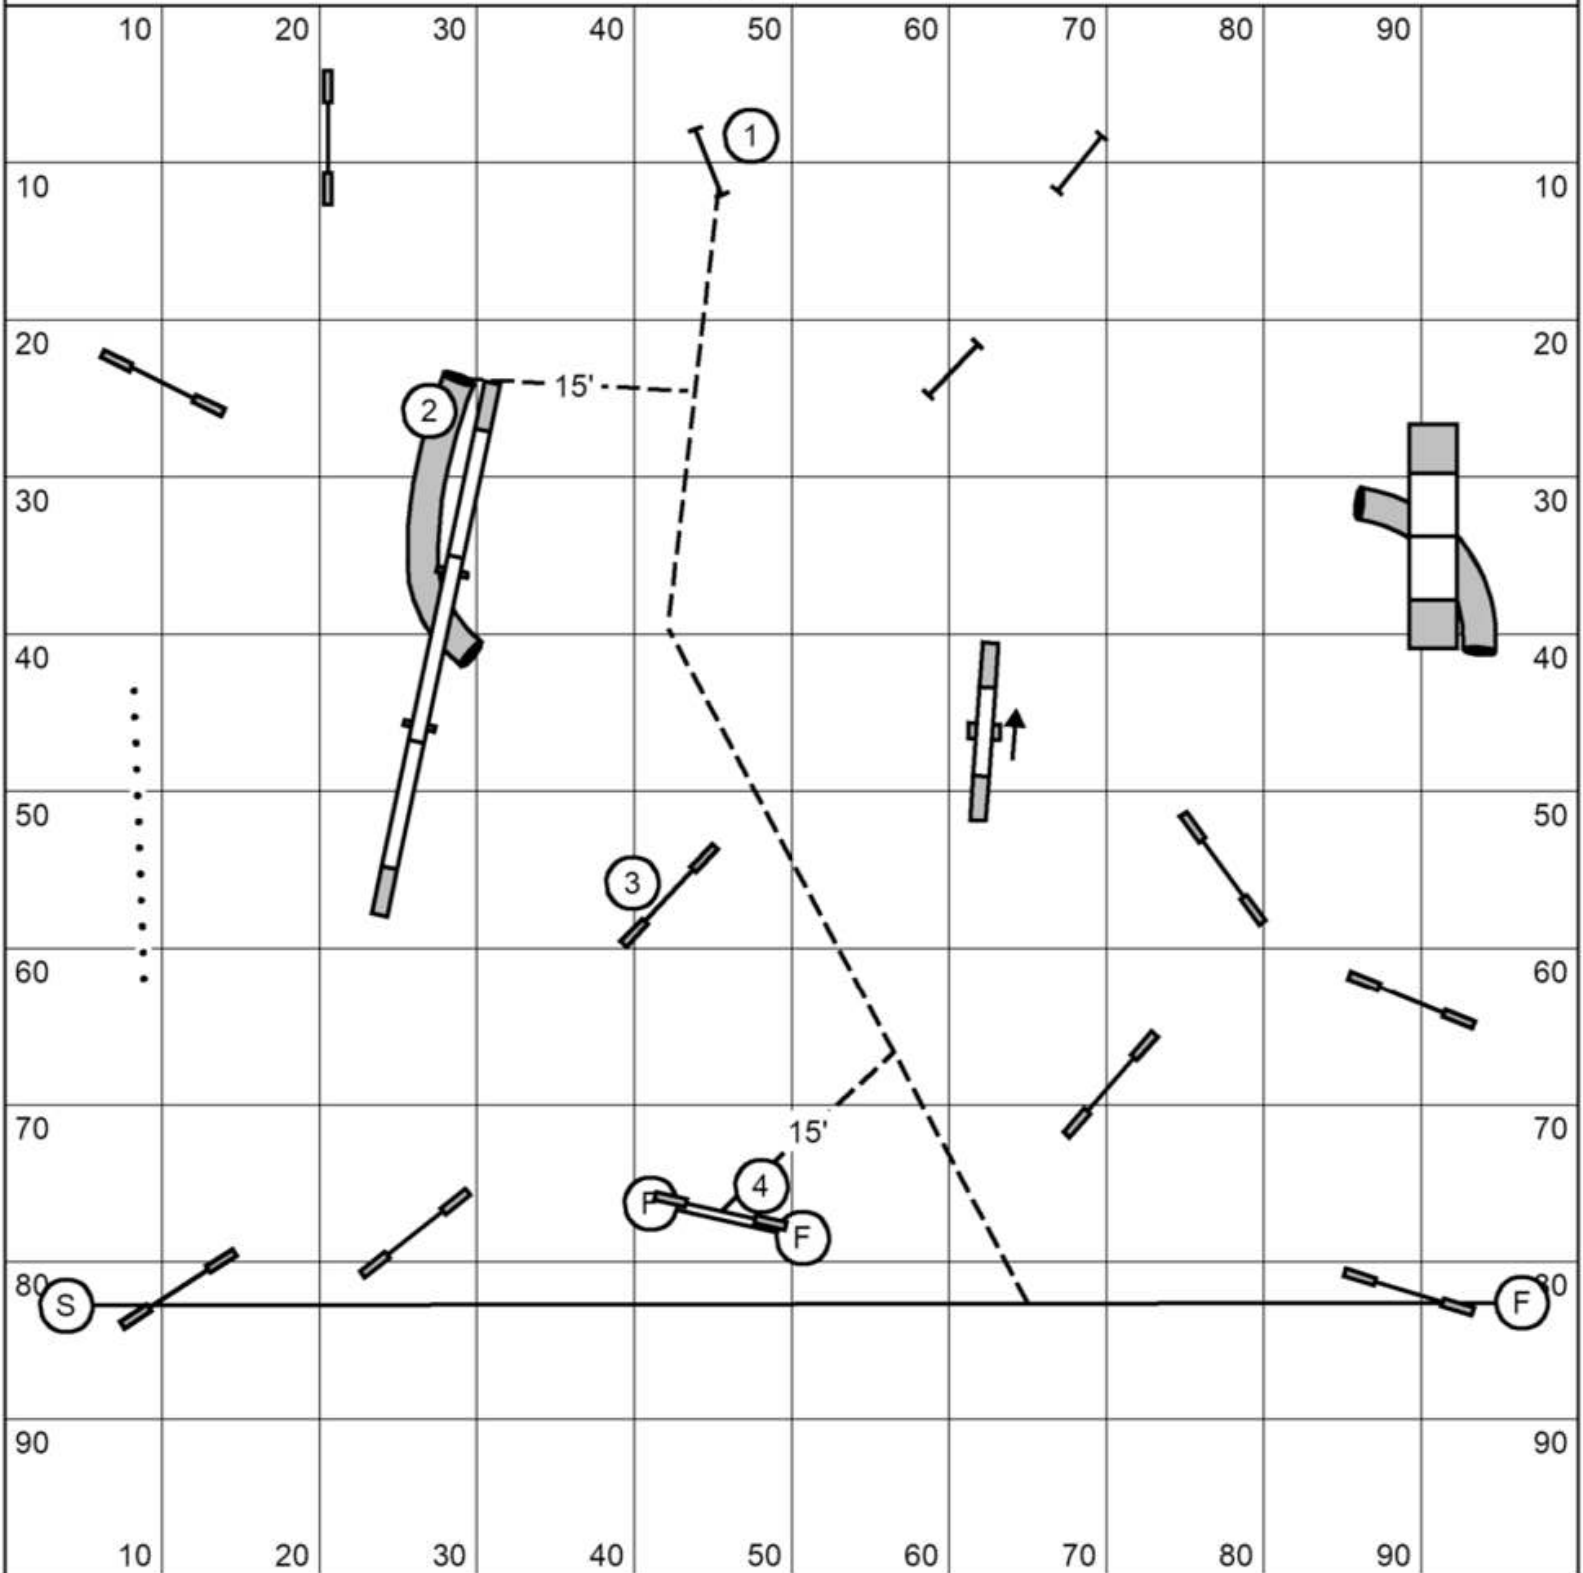

Dist 2,4
Disc 2

Open Gamblers Rnd 2
PASA Sat 22 Feb 25
Judge, Mark Buehl

15, 17, 19