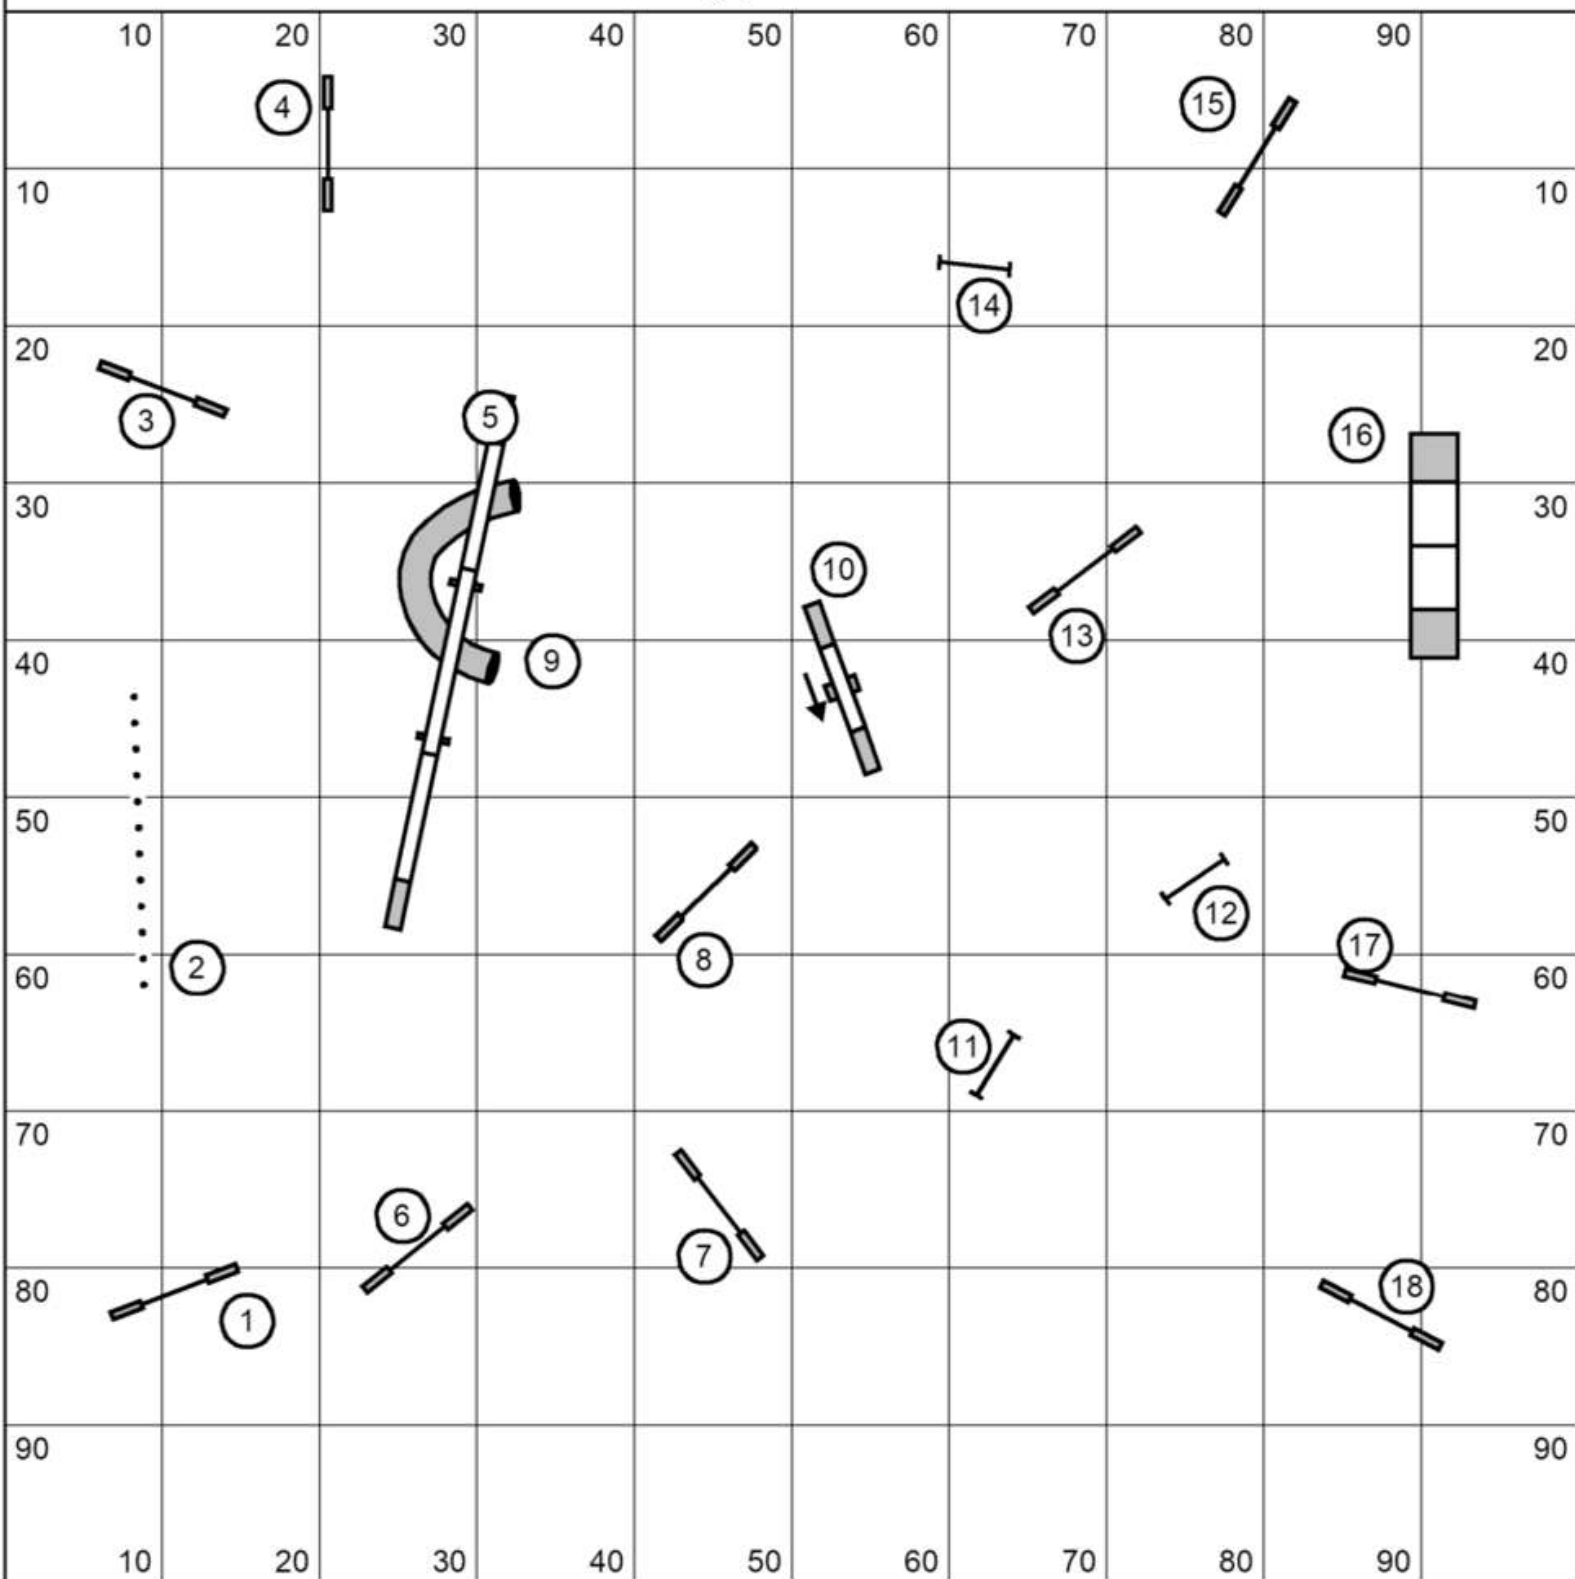

Open Regular Rnd 2
PASA Sat 22 Feb 25
Judge, Mark Buehl